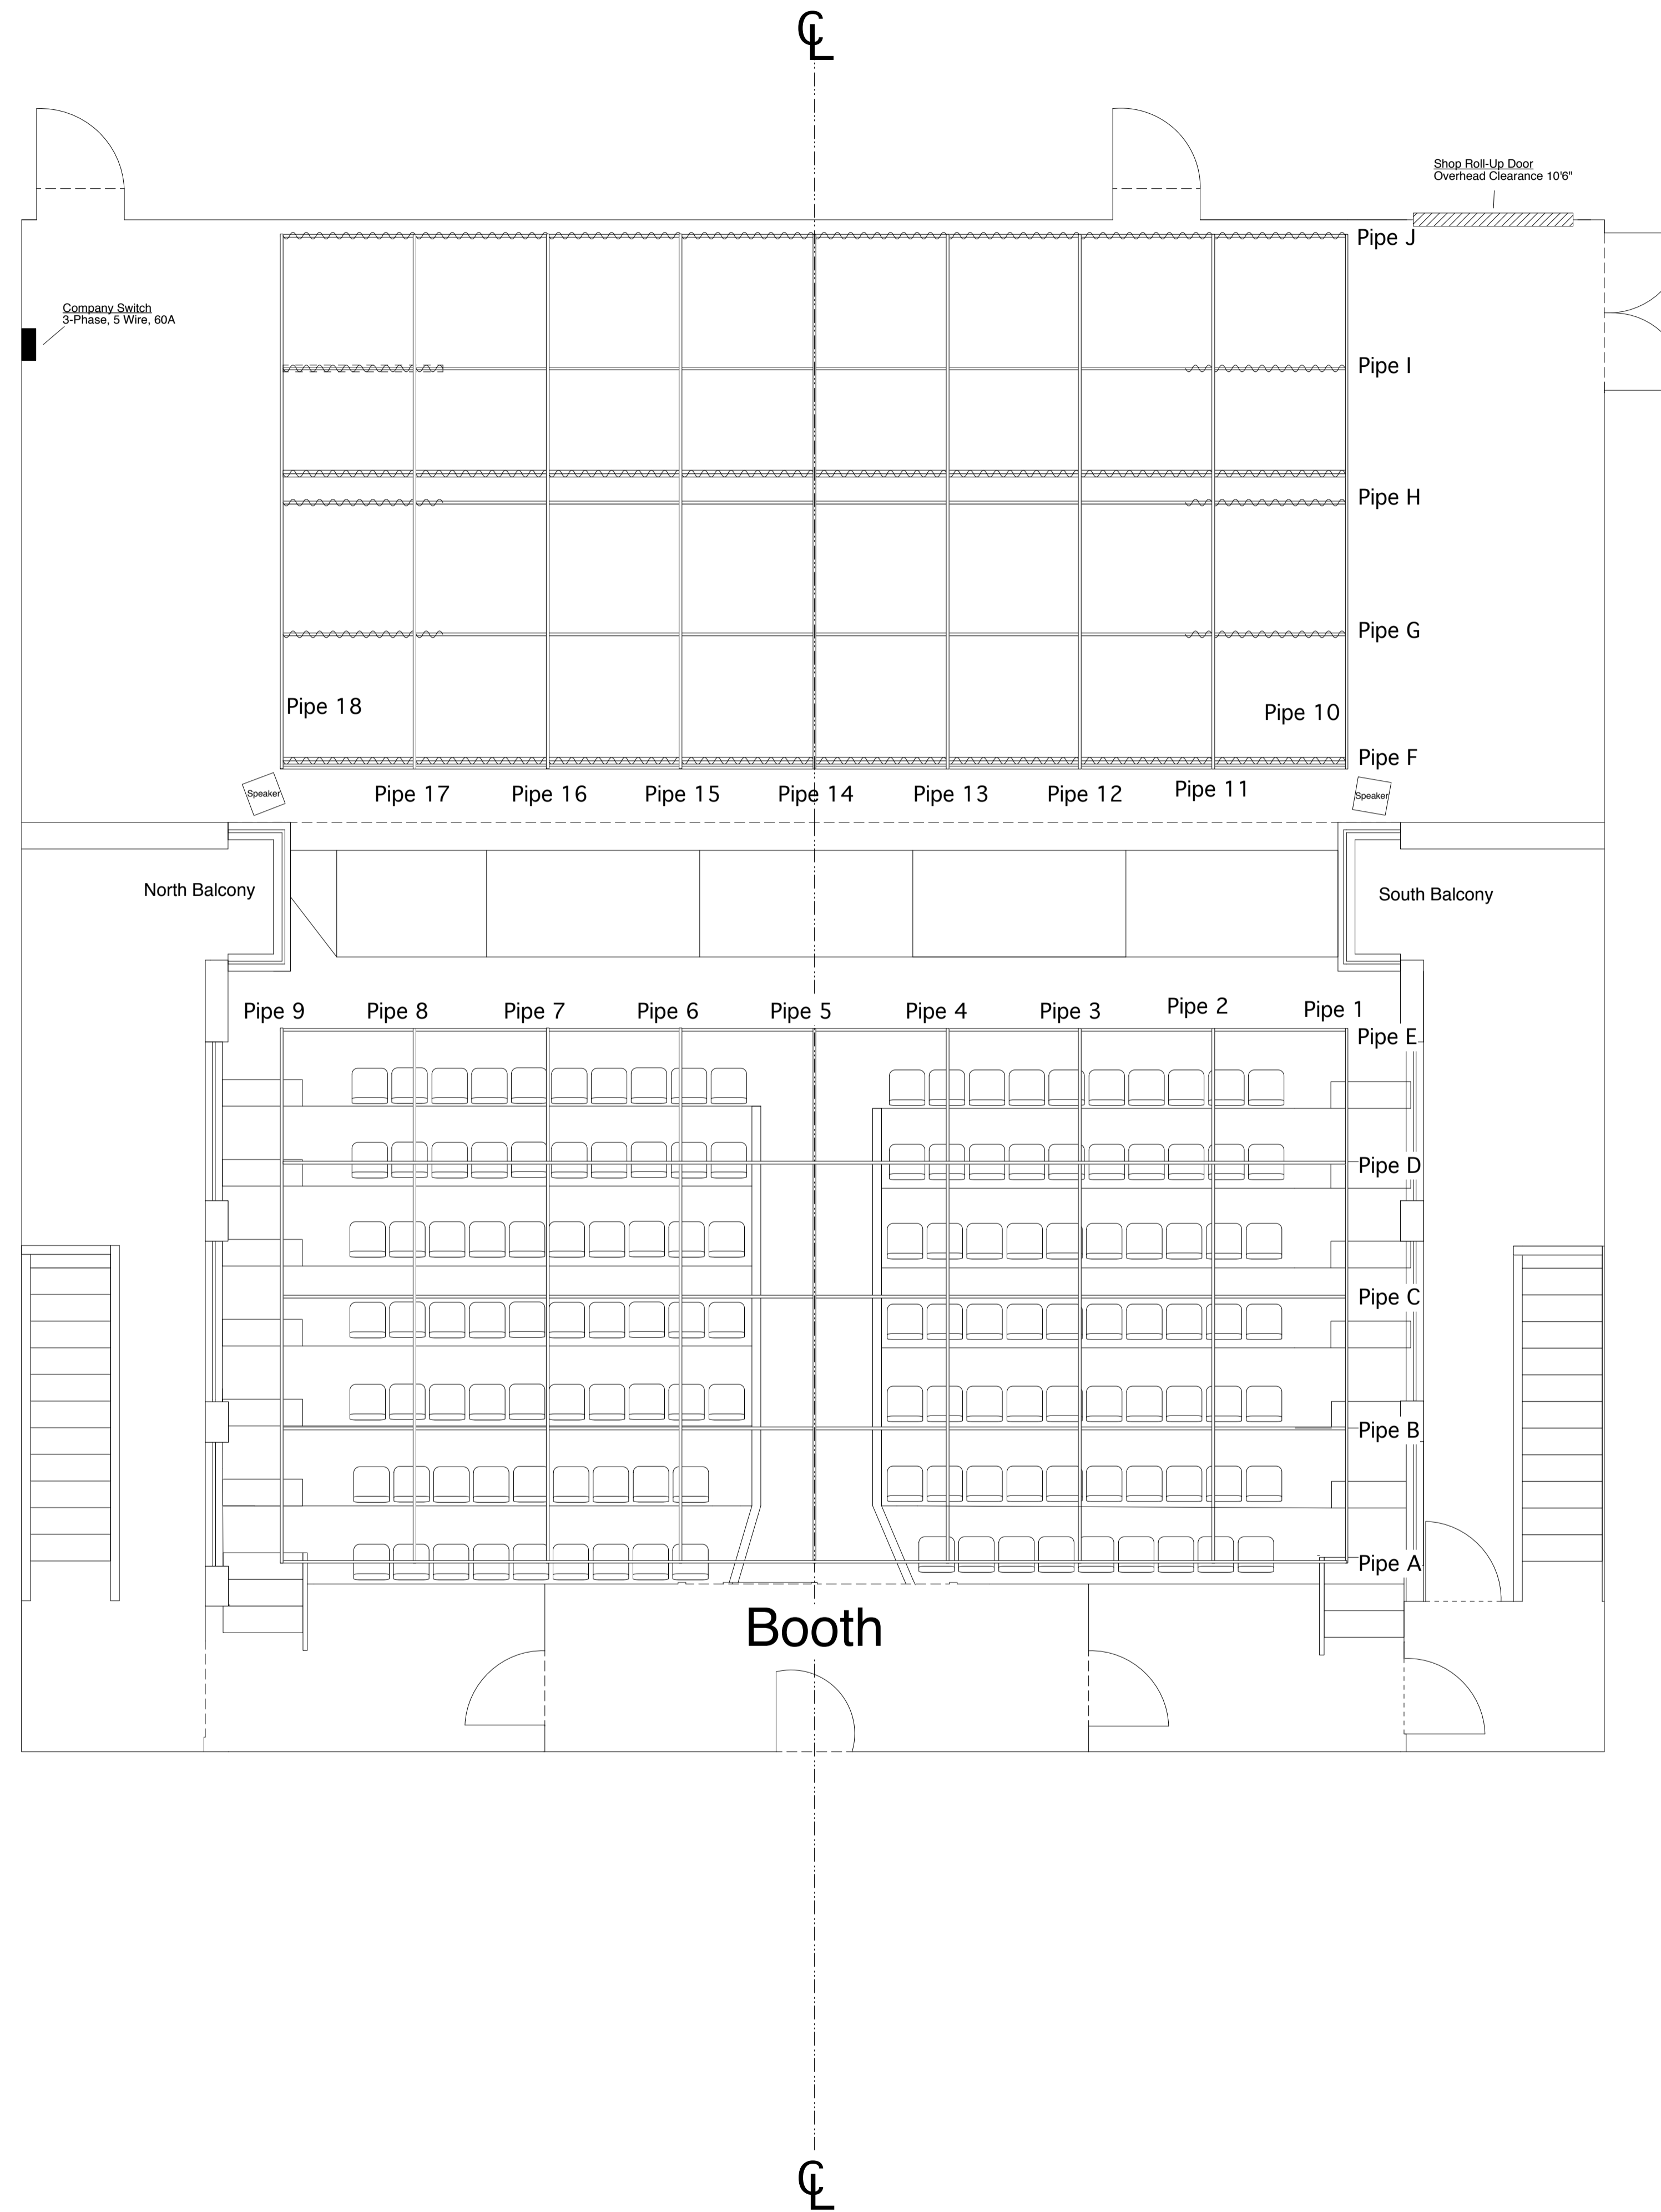

SECTION SR-SR

Key

- Source Four 19@575w
- Source Four JR 26@575w
- Source Four JR 36@575w
- Source Four 50@575w
- Par 64 NSP@
- Par 64 MFL@
- Par 64 WFL@
- S4 Par MFL@575w
- Altman 65Q@575w
- Selecon HUI Cyc@500w

Legend

- Template
  Unit #
  Channel #
- Channel #

Notes

Revisions

3/30/10 JLM

NEYT Drawings

Ground Plan and Section

New England Youth Theatre
100 Flat Street
Brattleboro, VT 05301

Drawn By: Justin Morris

Plate #

1 of 1

Date: 3/30/10

Scale: 0-1/4"=1'-0"